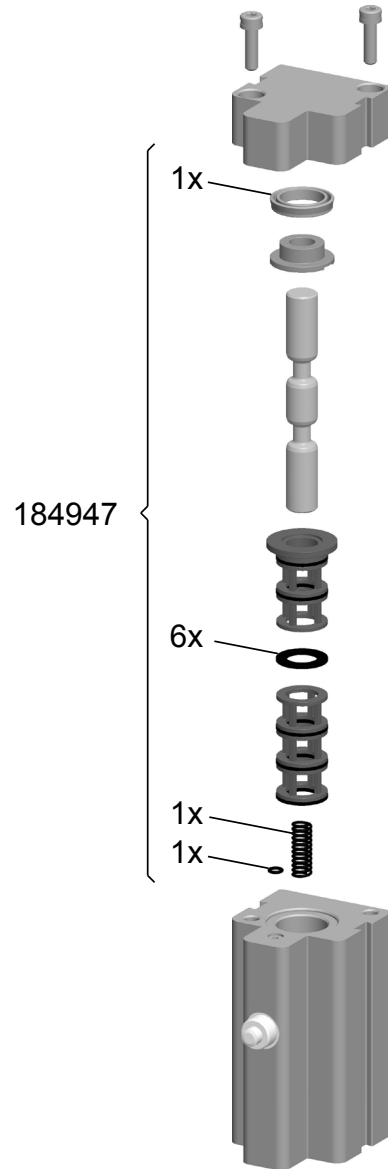

9

SPARE PARTS KIT / RESERVDELAR SOM DELAR / ERSATZTEIL-SET / JEU DE PIÈCES

SEAL KIT 184946 (all pneumatic B and F staplers)

Includ all parts as Fig. 17.

LUBRICATON (foot valve)

184948 Permanent greas 70 gr