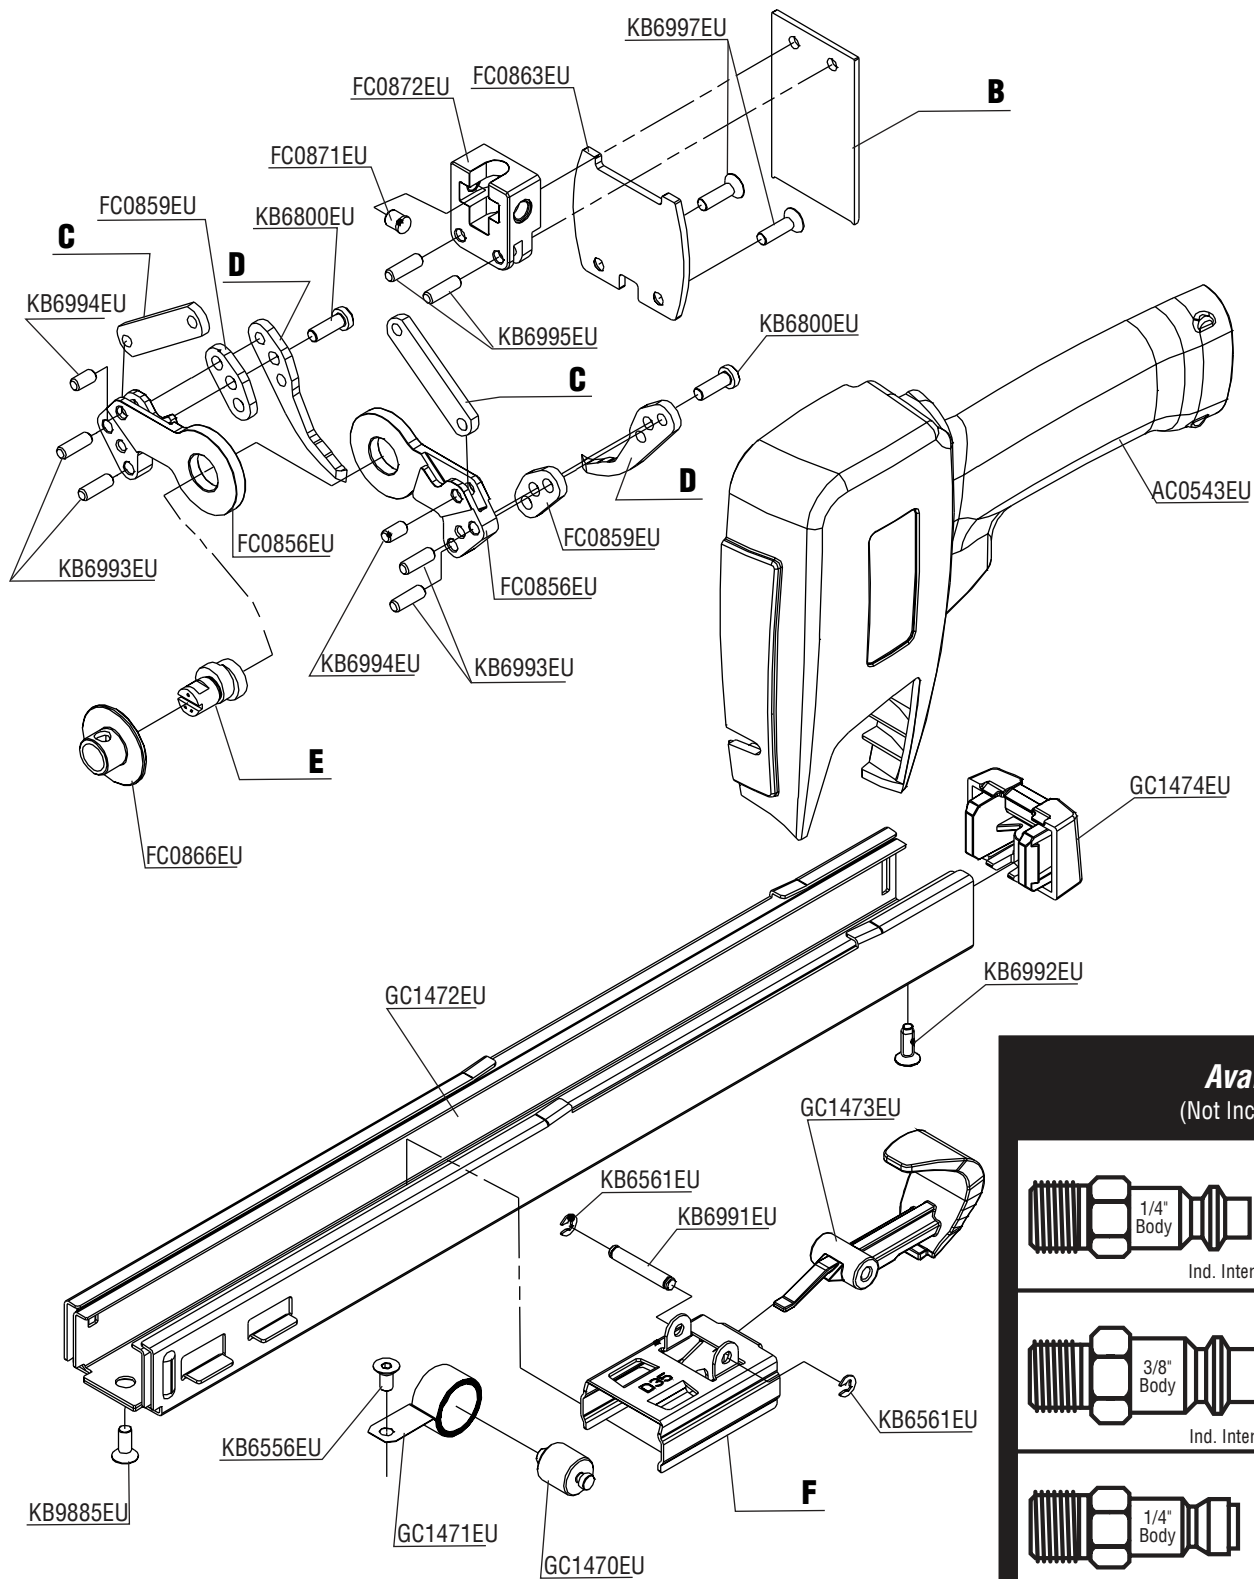

SCC Pneumatic Carton Closer Stapler **SENCO**

EU DESIGNED PARTS CAN BE DIFFERENT

Tool #	Model	A	B	C	D	E	F
7M2011N	SCC18P-35	FC0854EU	EC0483EU	FC0858EU	FC0861EU	FC0864EU	GC1475EU
7M2012N	SCC22P-35	FC0854EU	EC0484EU	FC0858EU	FC0860EU	FC0865EU	GC1475EU
7M2013N	SCC18P-32	FC0853EU	EC0481EU	FC0857EU	FC0861EU	FC0864EU	GC1476EU
7M2014N	SCC22P-32	FC0853EU	EC0482EU	FC0857EU	FC0860EU	FC0865EU	GC1476EU

Available Plugs
(Not Included with Tool)

PC0480 ✓

1/4" Body
Ind. Interchange 3/8" NPT

PC0485

3/8" Body
Ind. Interchange 3/8" NPT

PC0469 ✓

1/4" Body
Tru-Flate 3/8" NPT

PC0475

3/8" Body
Tru-Flate 3/8" NPT

✓ **Recommended Plugs**
Plugs shown smaller than actual size