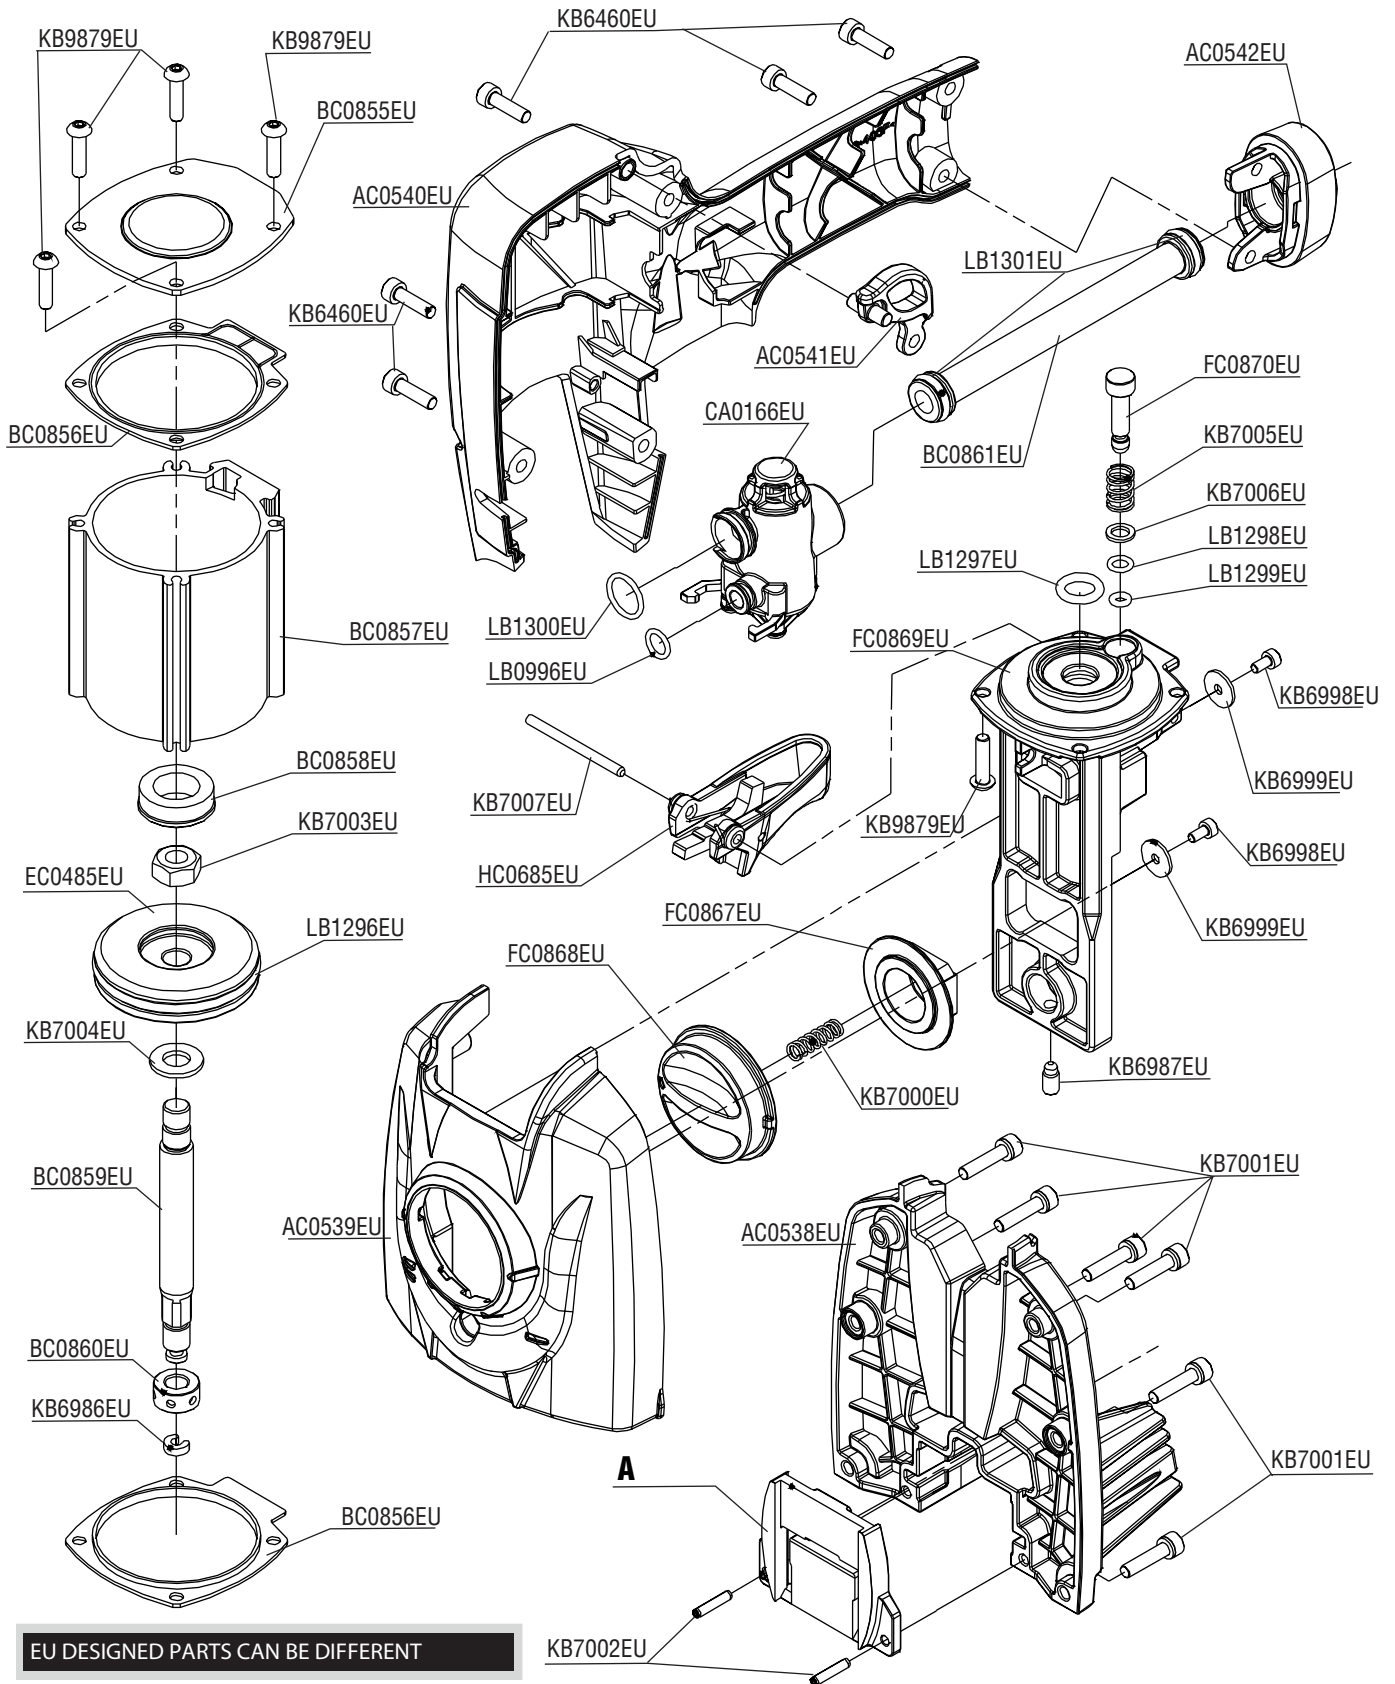

SCC Pneumatic Carton Closer Stapler **SENCO**®

EU DESIGNED PARTS CAN BE DIFFERENT