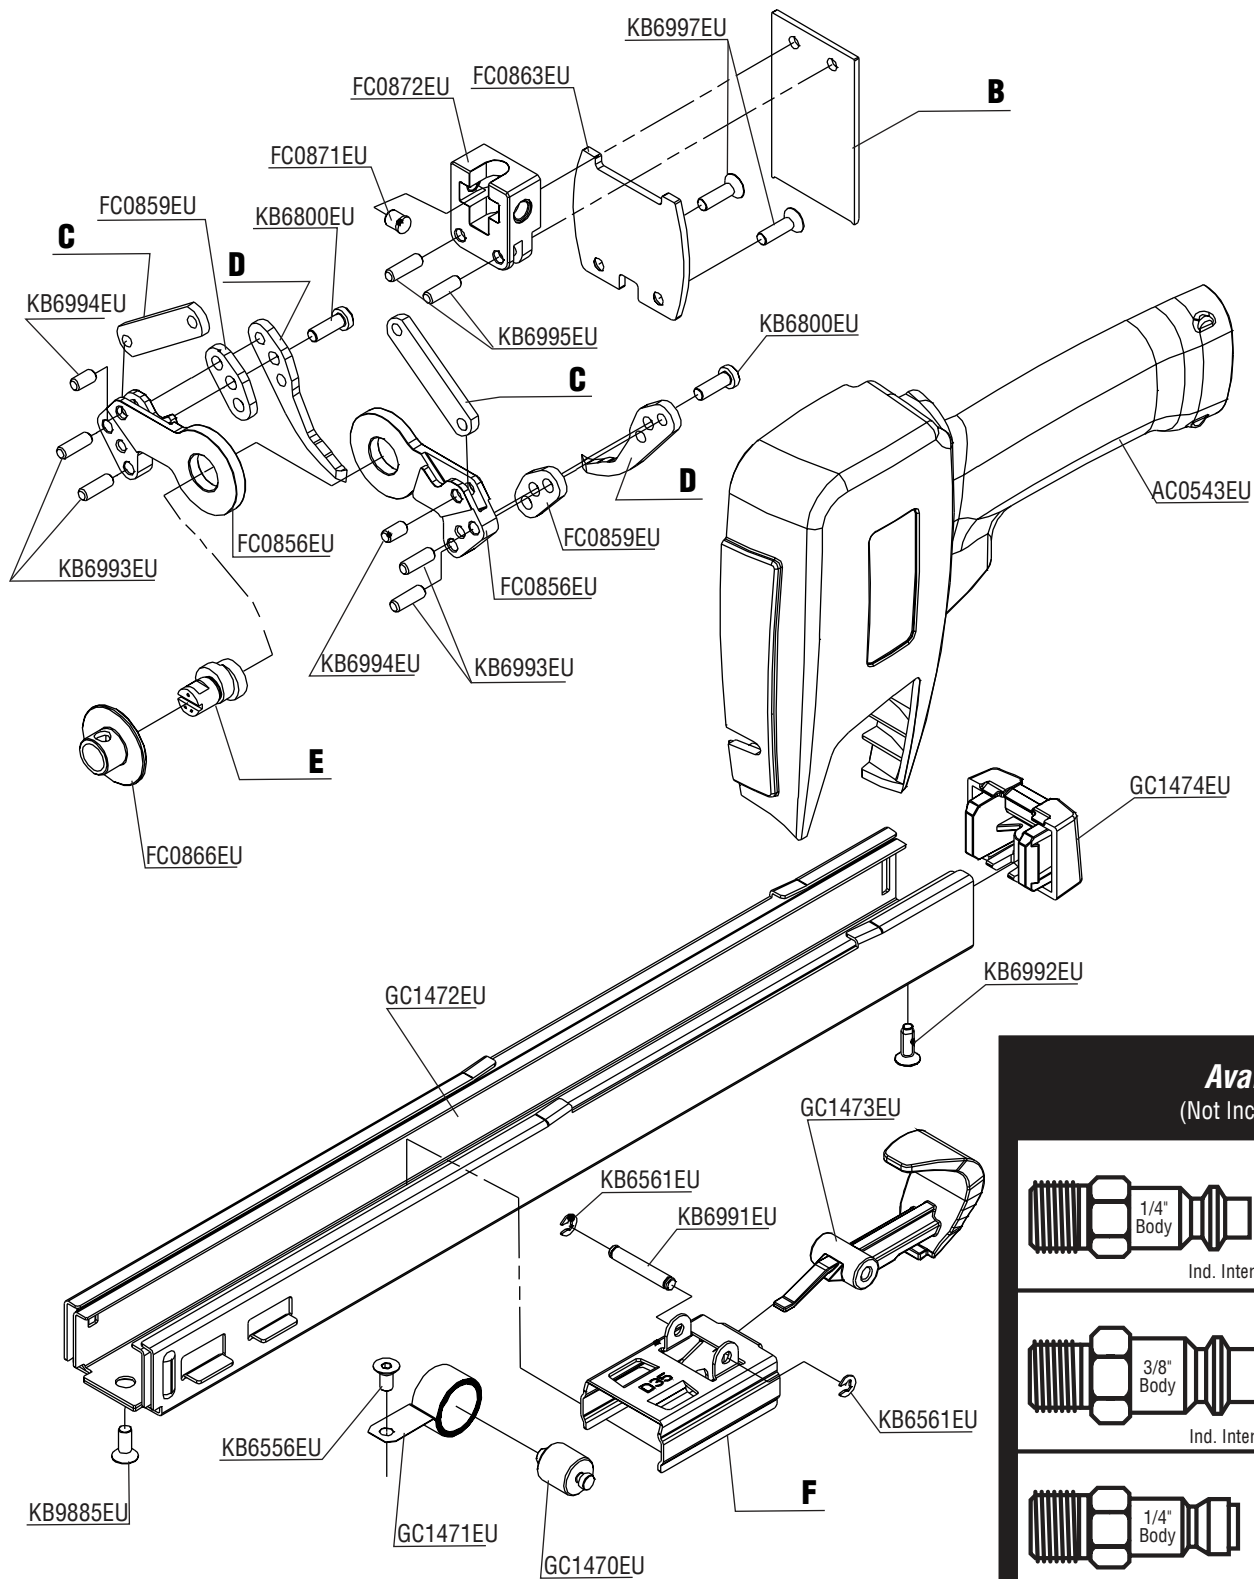

SENCO®

SCC **Pneumatic Carton Closer Stapler**

Parts Reference Guide

*** Schematic drawings inside**

*Senco Brands Inc.
4270 Ivy Pointe Blvd.
Cincinnati, Ohio 45245
Visit Our Website: www.senco.com
EMEA Website: www.verpa-senco.com*

EU DESIGNED PARTS CAN BE DIFFERENT

| Tool # | Model | A | B | C | D | E | F |
|---------|-----------|----------|----------|----------|----------|----------|----------|
| 7M2011N | SCC18P-35 | FC0854EU | EC0483EU | FC0858EU | FC0861EU | FC0864EU | GC1475EU |
| 7M2012N | SCC22P-35 | FC0854EU | EC0484EU | FC0858EU | FC0860EU | FC0865EU | GC1475EU |
| 7M2013N | SCC18P-32 | FC0853EU | EC0481EU | FC0857EU | FC0861EU | FC0864EU | GC1476EU |
| 7M2014N | SCC22P-32 | FC0853EU | EC0482EU | FC0857EU | FC0860EU | FC0865EU | GC1476EU |

Available Plugs (Not Included with Tool)

PC0480 ✓

Ind. Interchange 3/8" NPT

PC0485

Ind. Interchange 3/8" NPT

PC0469 ✓

Tru-Flate 3/8" NPT

PC0475