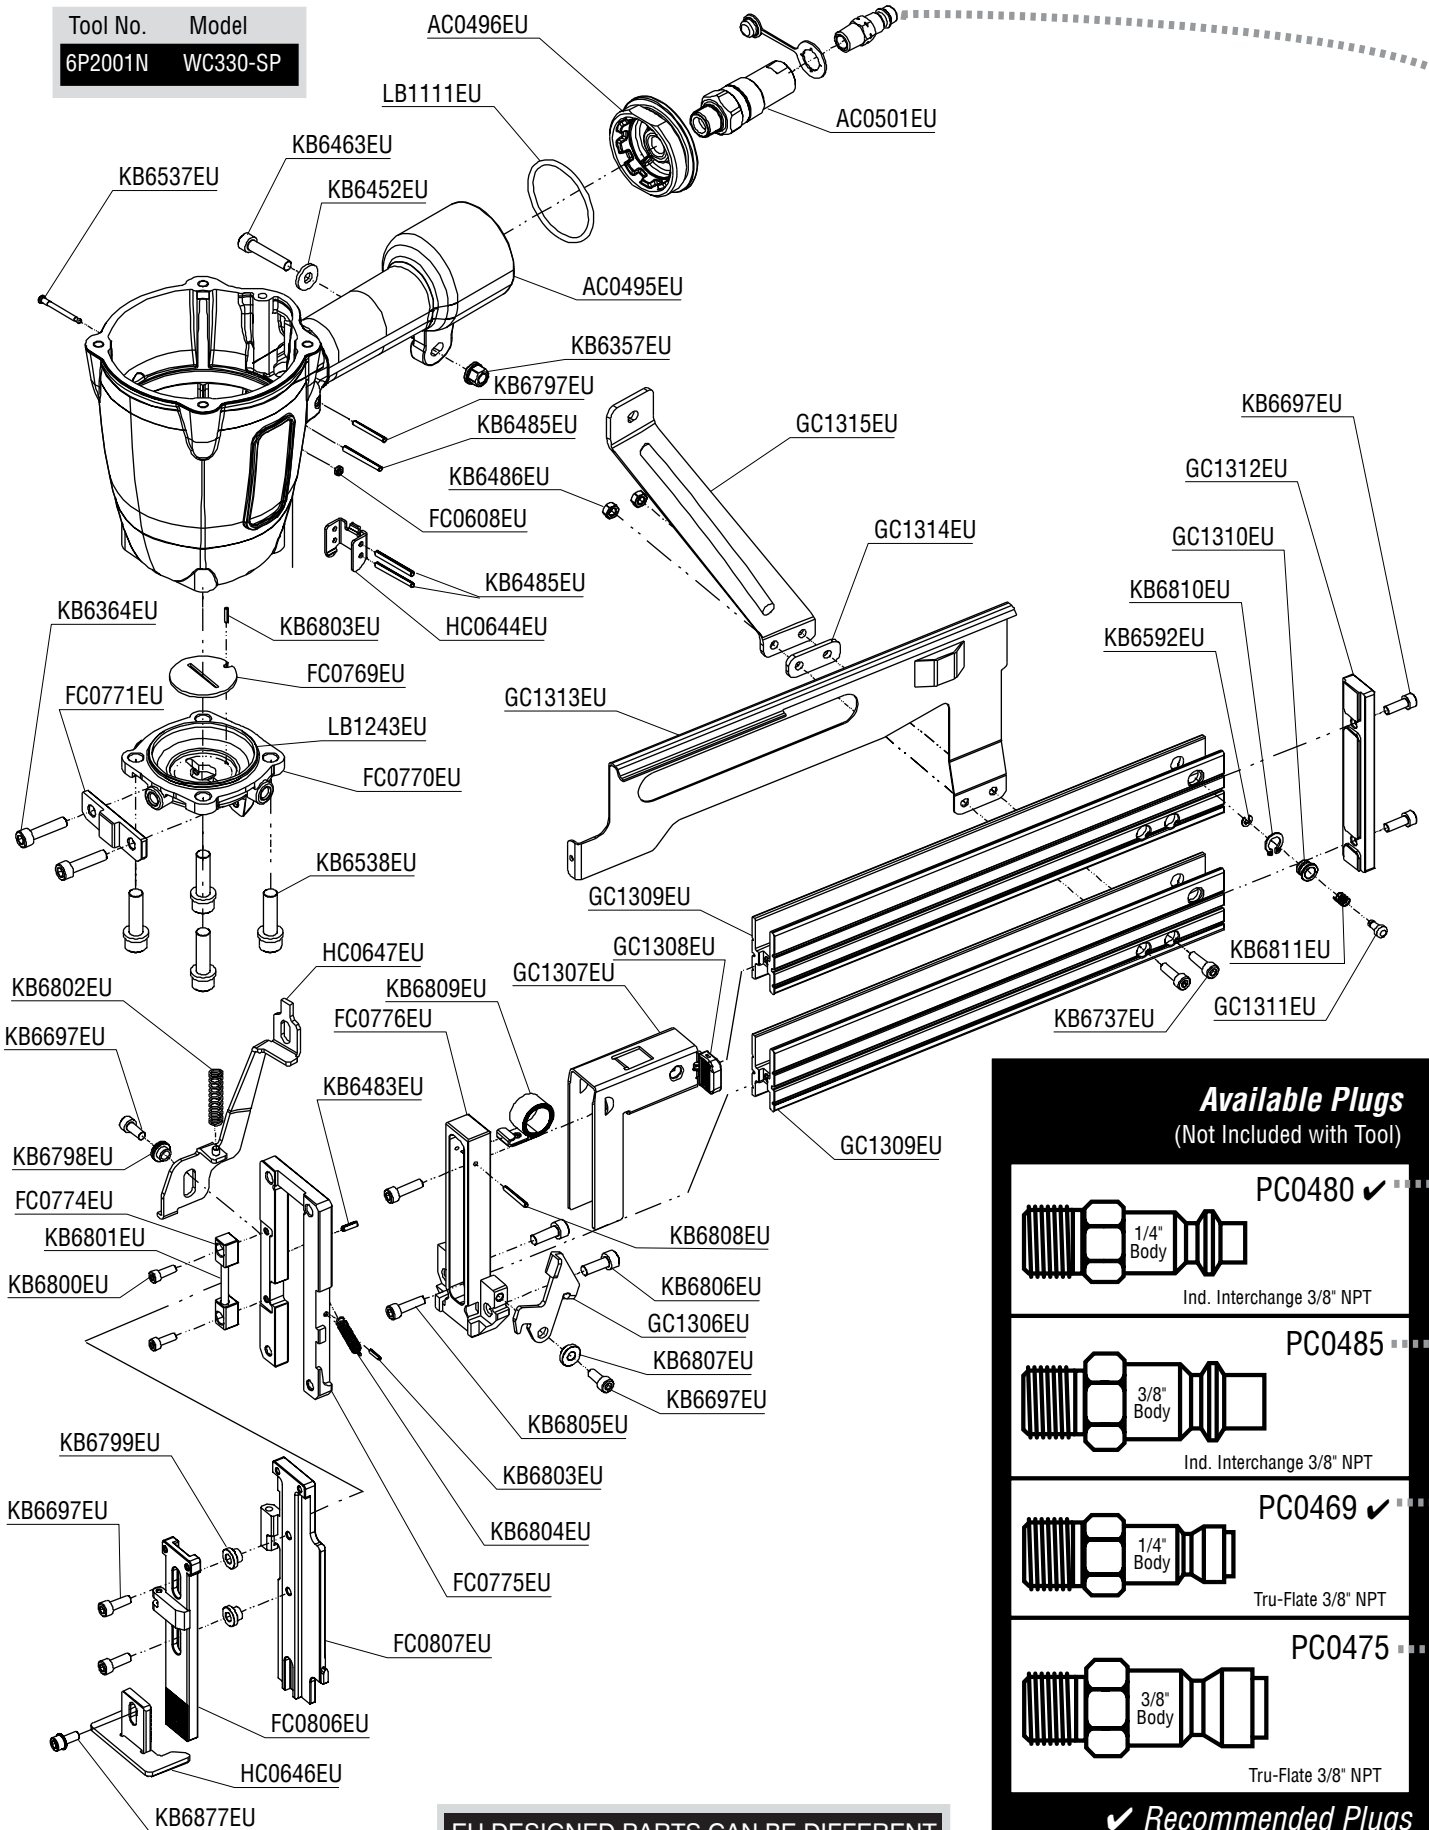

Questions? Comments? call Senco at:
1-800-543-4596 (North and South America Only)

Contents Of YK0792EU Repair Kit

EU DESIGNED PARTS CAN BE DIFFERENT

WC330-SP Stapler

SENCO

Tool No. Model
6P2001N WC330-SP

EU DESIGNED PARTS CAN BE DIFFERENT

Available Plugs
(Not Included with Tool)

	PC0480 ✓
1/4" Body	
Ind. Interchange 3/8" NPT	
	PC0485
3/8" Body	
Ind. Interchange 3/8" NPT	
	PC0469 ✓
1/4" Body	
Tru-Flate 3/8" NPT	
	PC0475
3/8" Body	
Tru-Flate 3/8" NPT	