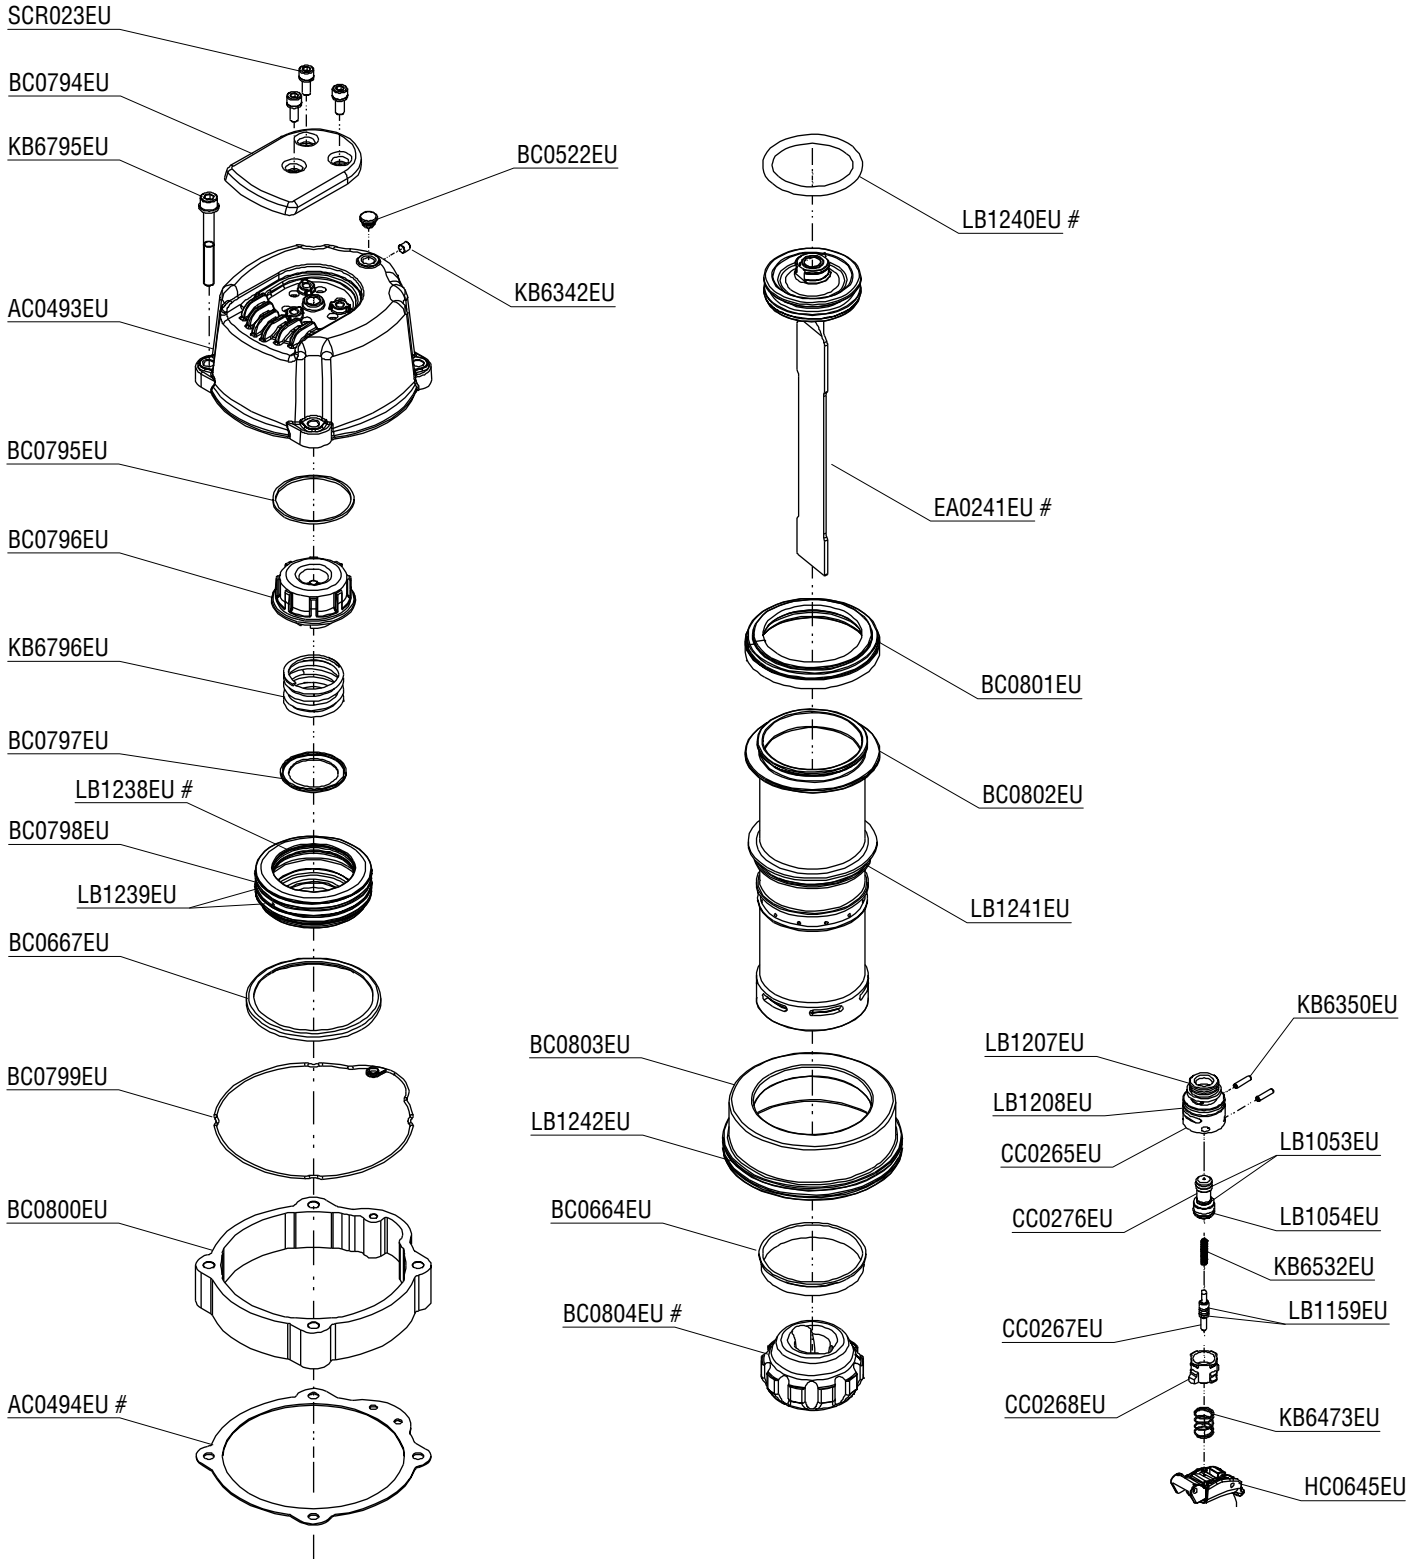

SENCO[®]

WC330-SP 130 mm Stapler

Parts Reference Guide

Repair Kits
YK0792EU

*** Schematic drawings inside**

Senco Brands, Inc.
4270 Ivy Pointe Blvd.
Cincinnati, OH 45245
www.senco.com
EU: www.verpa-senco.com

Questions? Comments? call Senco at:
1-800-543-4596 (North and South America Only)

Contents Of YK0792EU Repair Kit

EU DESIGNED PARTS CAN BE DIFFERENT

WC330-SP Stapler

SENCO

Tool No. Model
6P2001N WC330-SP

EU DESIGNED PARTS CAN BE DIFFERENT

Available Plugs
(Not Included with Tool)

	PC0480 ✓
1/4" Body	
Ind. Interchange 3/8" NPT	
	PC0485
3/8" Body	
Ind. Interchange 3/8" NPT	
	PC0469 ✓
1/4" Body	
Tru-Flate 3/8" NPT	
	PC0475
3/8" Body	
Tru-Flate 3/8" NPT	