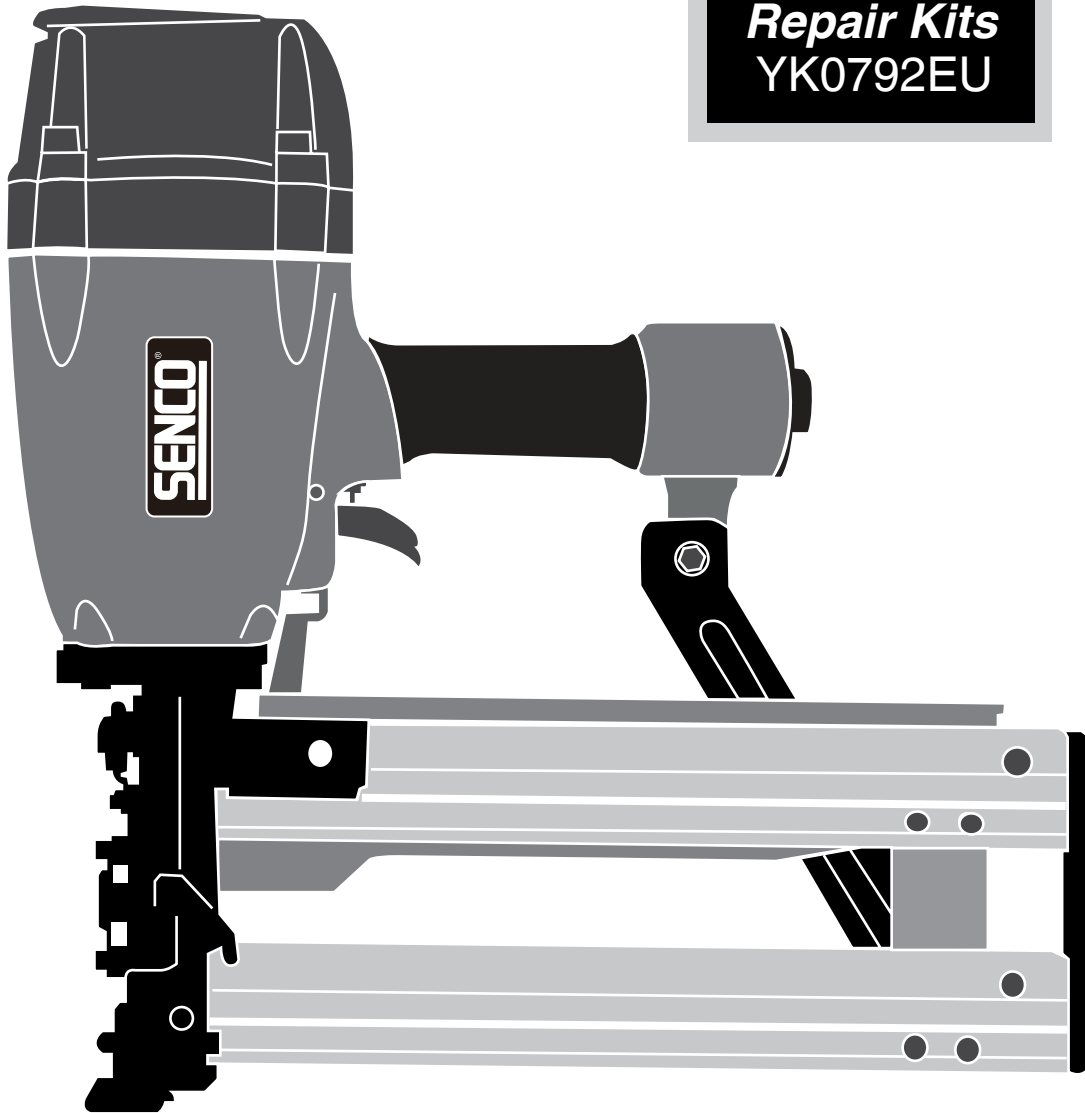

SENCO[®]

WC330-SP 130 mm Stapler

Parts Reference Guide

Repair Kits
YK0792EU

*** Schematic drawings inside**

Senco Brands, Inc.
4270 Ivy Pointe Blvd.
Cincinnati, OH 45245
www.senco.com
EU: www.verpa-senco.com

Questions? Comments? call Senco at:
1-800-543-4596 (North and South America Only)

Contents Of YK0792EU Repair Kit

EU DESIGNED PARTS CAN BE DIFFERENT

WC330-SP Stapler

SENCO

Tool No. Model
6P2001N WC330-SP

EU DESIGNED PARTS CAN BE DIFFERENT

Available Plugs
(Not Included with Tool)

	PC0480 ✓
1/4" Body	
Ind. Interchange 3/8" NPT	
	PC0485
3/8" Body	
Ind. Interchange 3/8" NPT	
	PC0469 ✓
1/4" Body	
Tru-Flate 3/8" NPT	
	PC0475
3/8" Body	
Tru-Flate 3/8" NPT	